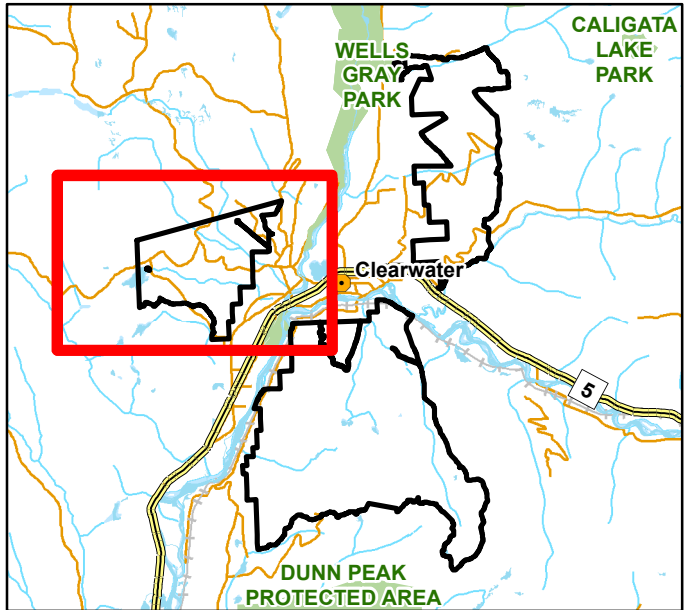

Wells Gray Community Forest 2021 Forest Development Consultation Map

- | | |
|---------------------------|---------------------|
| Community Forest Boundary | NCD |
| Planned Blocks | Permanent Access |
| Logged Blocks | Temporary Access |
| Planted Blocks | Trail |
| RESULTS Openings | Roads |
| Parks | Forest Service Road |
| Lakes & Rivers | Main Haul Routes |
| Streams | Highway |

1:30,000

Projection: NAD83 UTM Zone 10
Production Date: 30 July 2021
Produced By: MT Checked by: DT